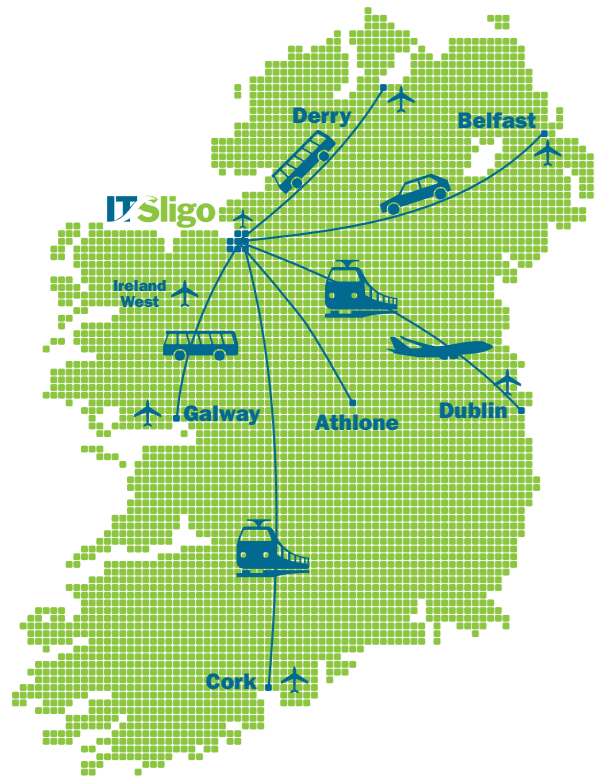

About Sligo

Sligo is an area of rugged natural beauty with windswept beaches, majestic mountains and a rich concentration of ancient monuments. Sligo is known worldwide for its association with WB Yeats as his inspiration and his home. The IT Sligo philosophy, through its pioneering and enquiring and problem solving ethos, embodies what Yeats described as the 'Pilgrim Soul'.

Sligo is a gateway city with a rich heritage. At IT Sligo we have a reputation for a buzzing nightlife and a vibrant musical and cultural scene. The outdoor life is second to none with a wide range of sport on offer, and a rich heritage of archeology, culture and the environment.